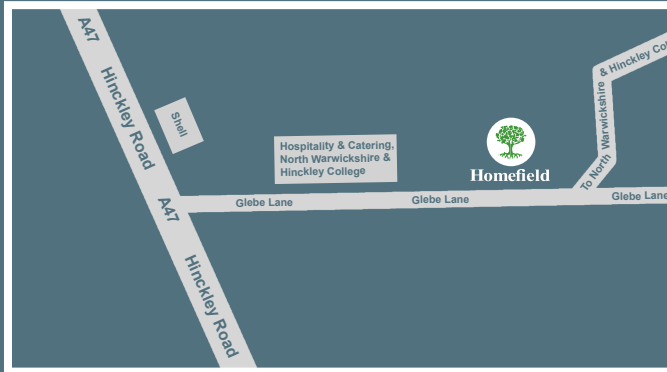

Homefield Campus
Glebe Lane, Nuneaton, CV11 6BH

01509 815696
contactus@homefieldcollege.ac.uk
www.homefieldcollege.ac.uk

Follow us

/HomefieldCollege

@HomefieldCol